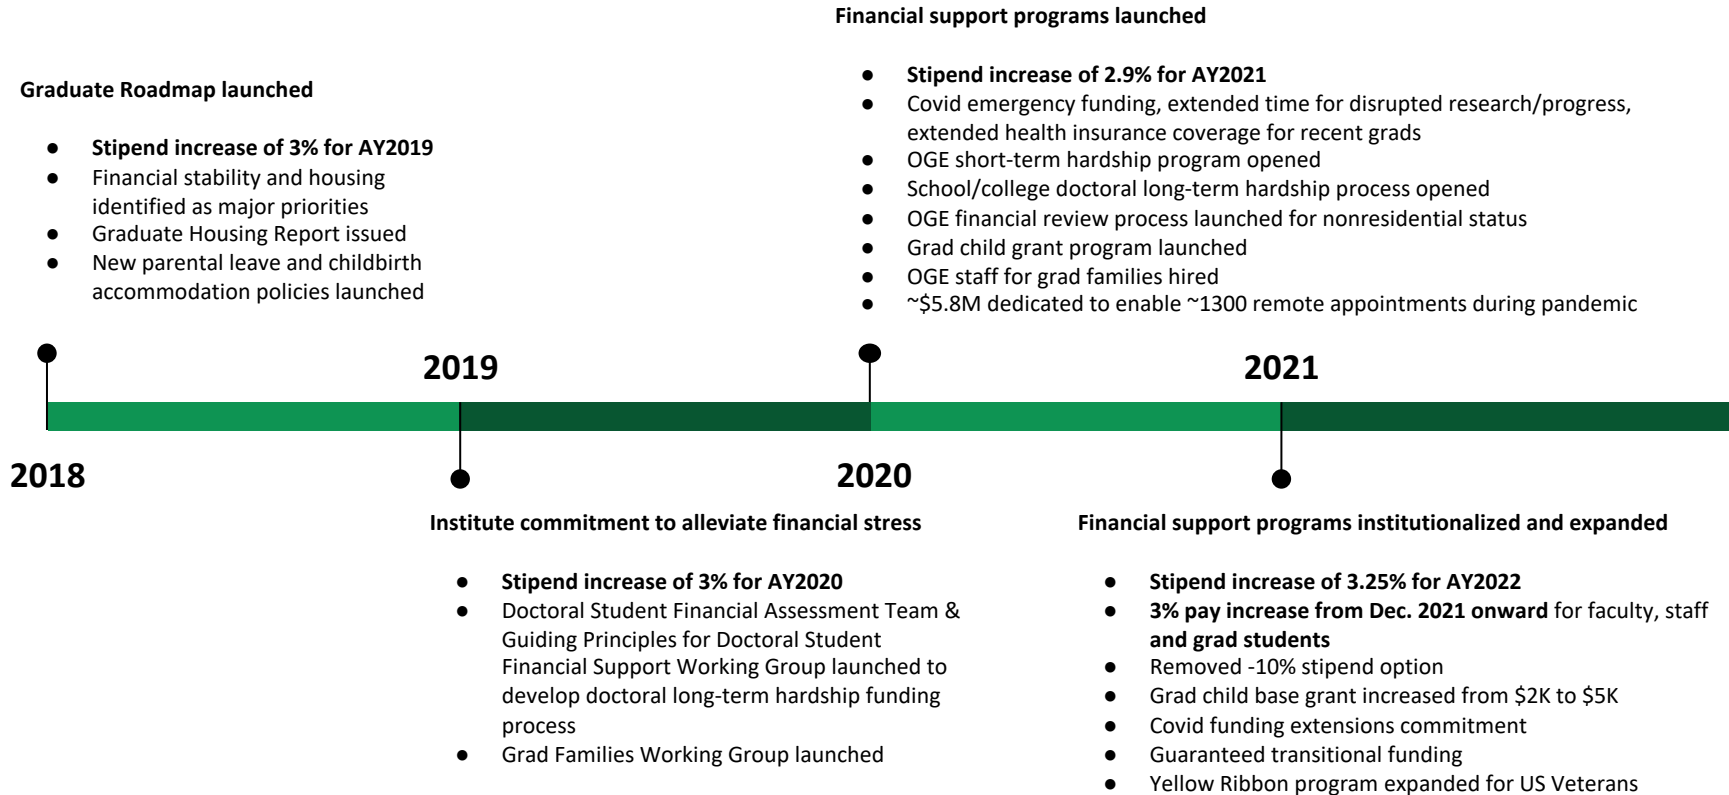

Timeline of financial support initiatives

For additional information: <https://ovc.mit.edu/graduate-student-roadmap/>

Last updated: October 23, 2021: 1.00PM